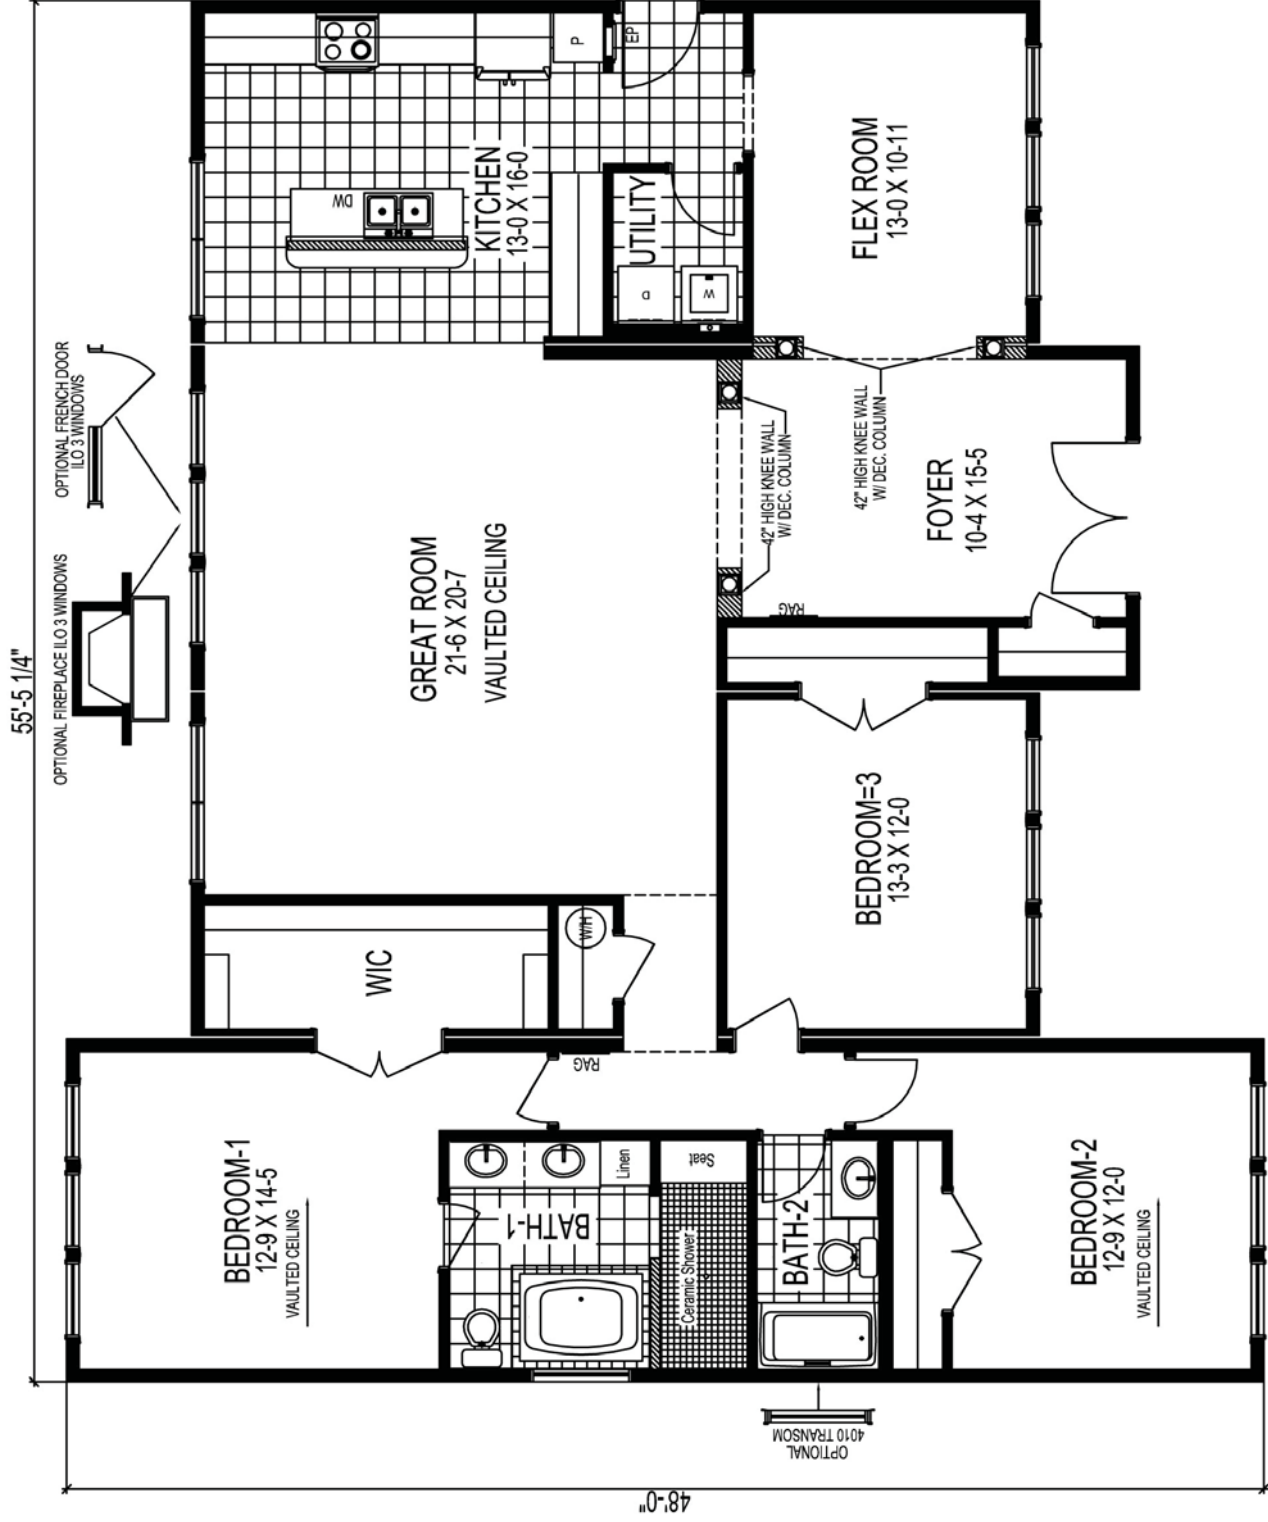

These are artist renditions for sales purposes only.
Refer to working drawings for actual dimensions.
© 2012 Nationwide Homes 9/11/12

Extreme Dream Home Collection

WILLIAMS

Shown with optional exterior features

WILLIAMS

First Floor: 2,132 sq. ft. finished
Dimensions: 55'5"W x 48'0"D

NATIONWIDE

Homes

HiPERFORMANCE BUILDERS

nationwide-homes.com • facebook.com/nationwidehome

Extreme Dream Home Collection

WILLIAMS