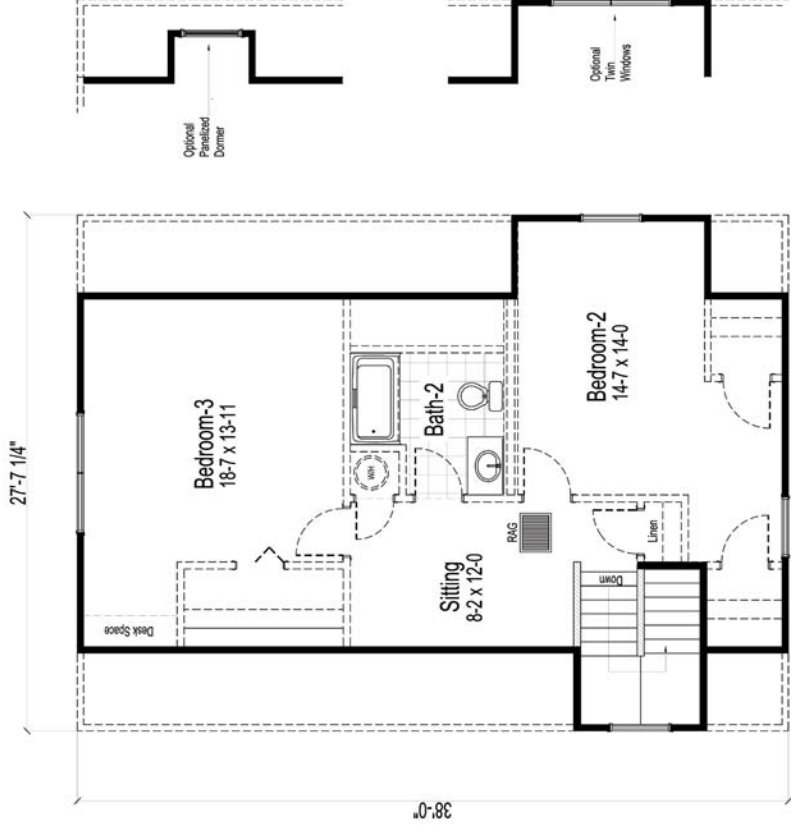

Opt. Sunroom