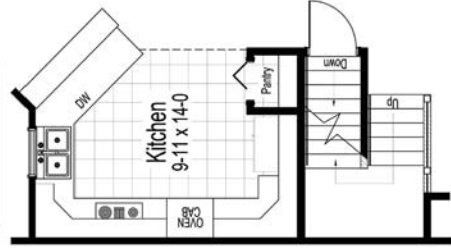

# DOGWOOD

Shown with optional exterior features

First Floor: 1,131 sq. ft. finished  
Second Floor: 695 sq. ft. finished  
Dimensions: 28'0"W x 44'0"D

Opt. Basement Plan

Opt. 1/2 bath