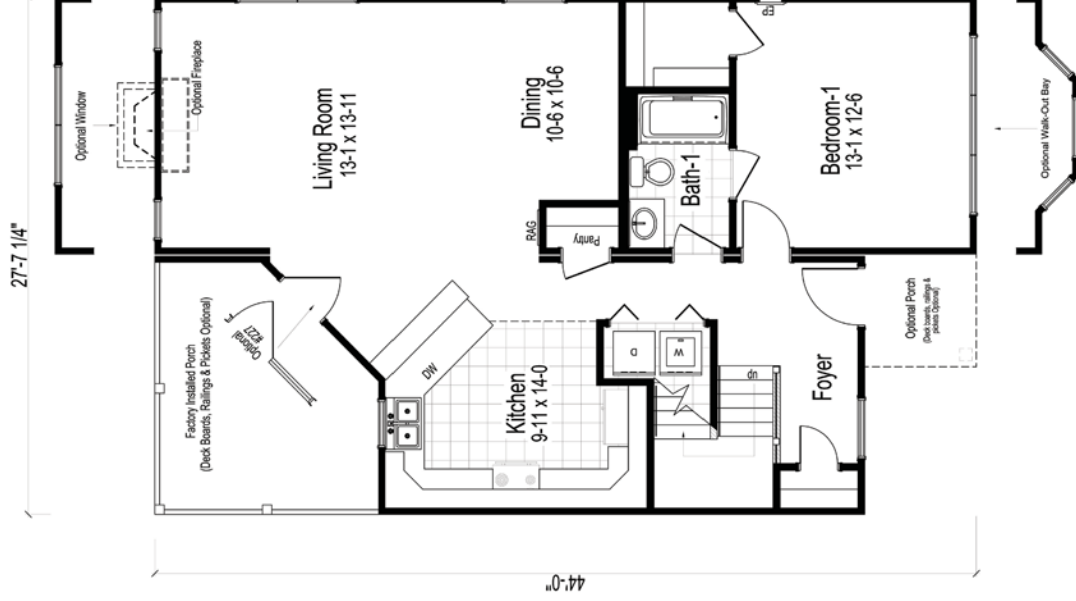

# DOGWOOD

Shown with optional exterior features

First Floor: 1,131 sq. ft. finished  
Second Floor: 695 sq. ft. finished  
Dimensions: 28'0"W x 44'0"D

Opt. Basement Plan

Opt. 1/2 bath