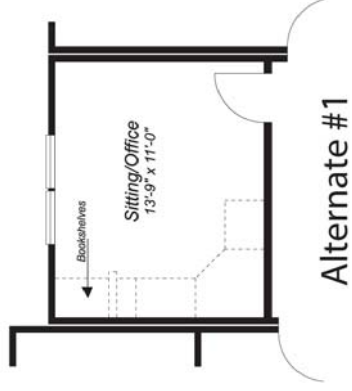

Opt. Basement