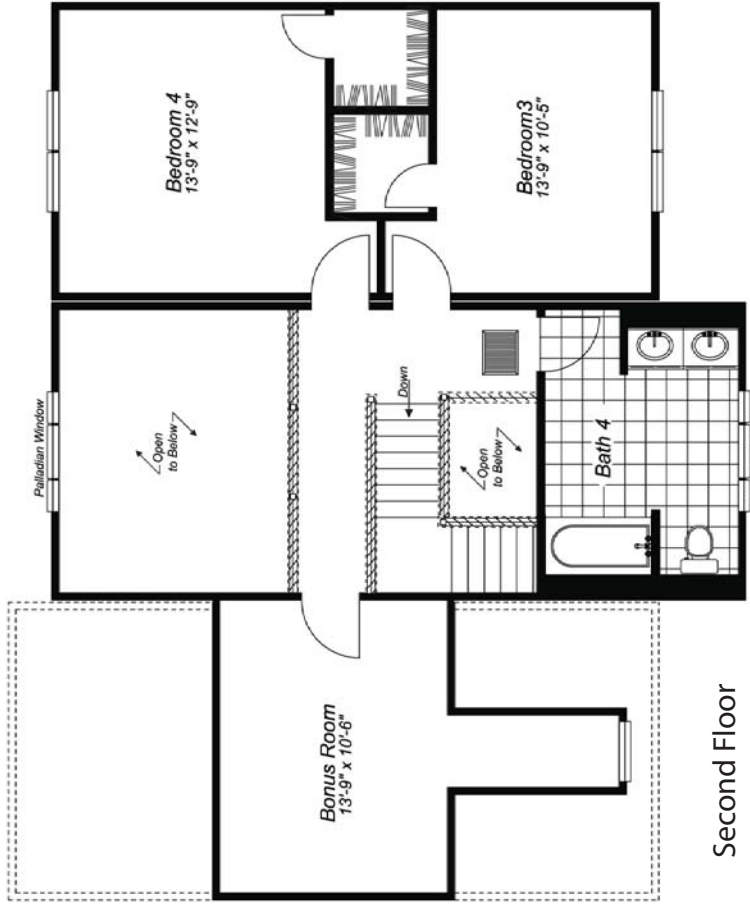

Opt. Basement