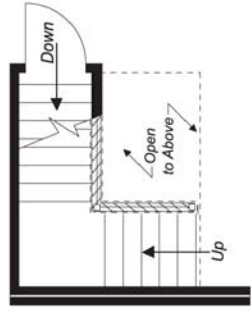

Opt. Basement